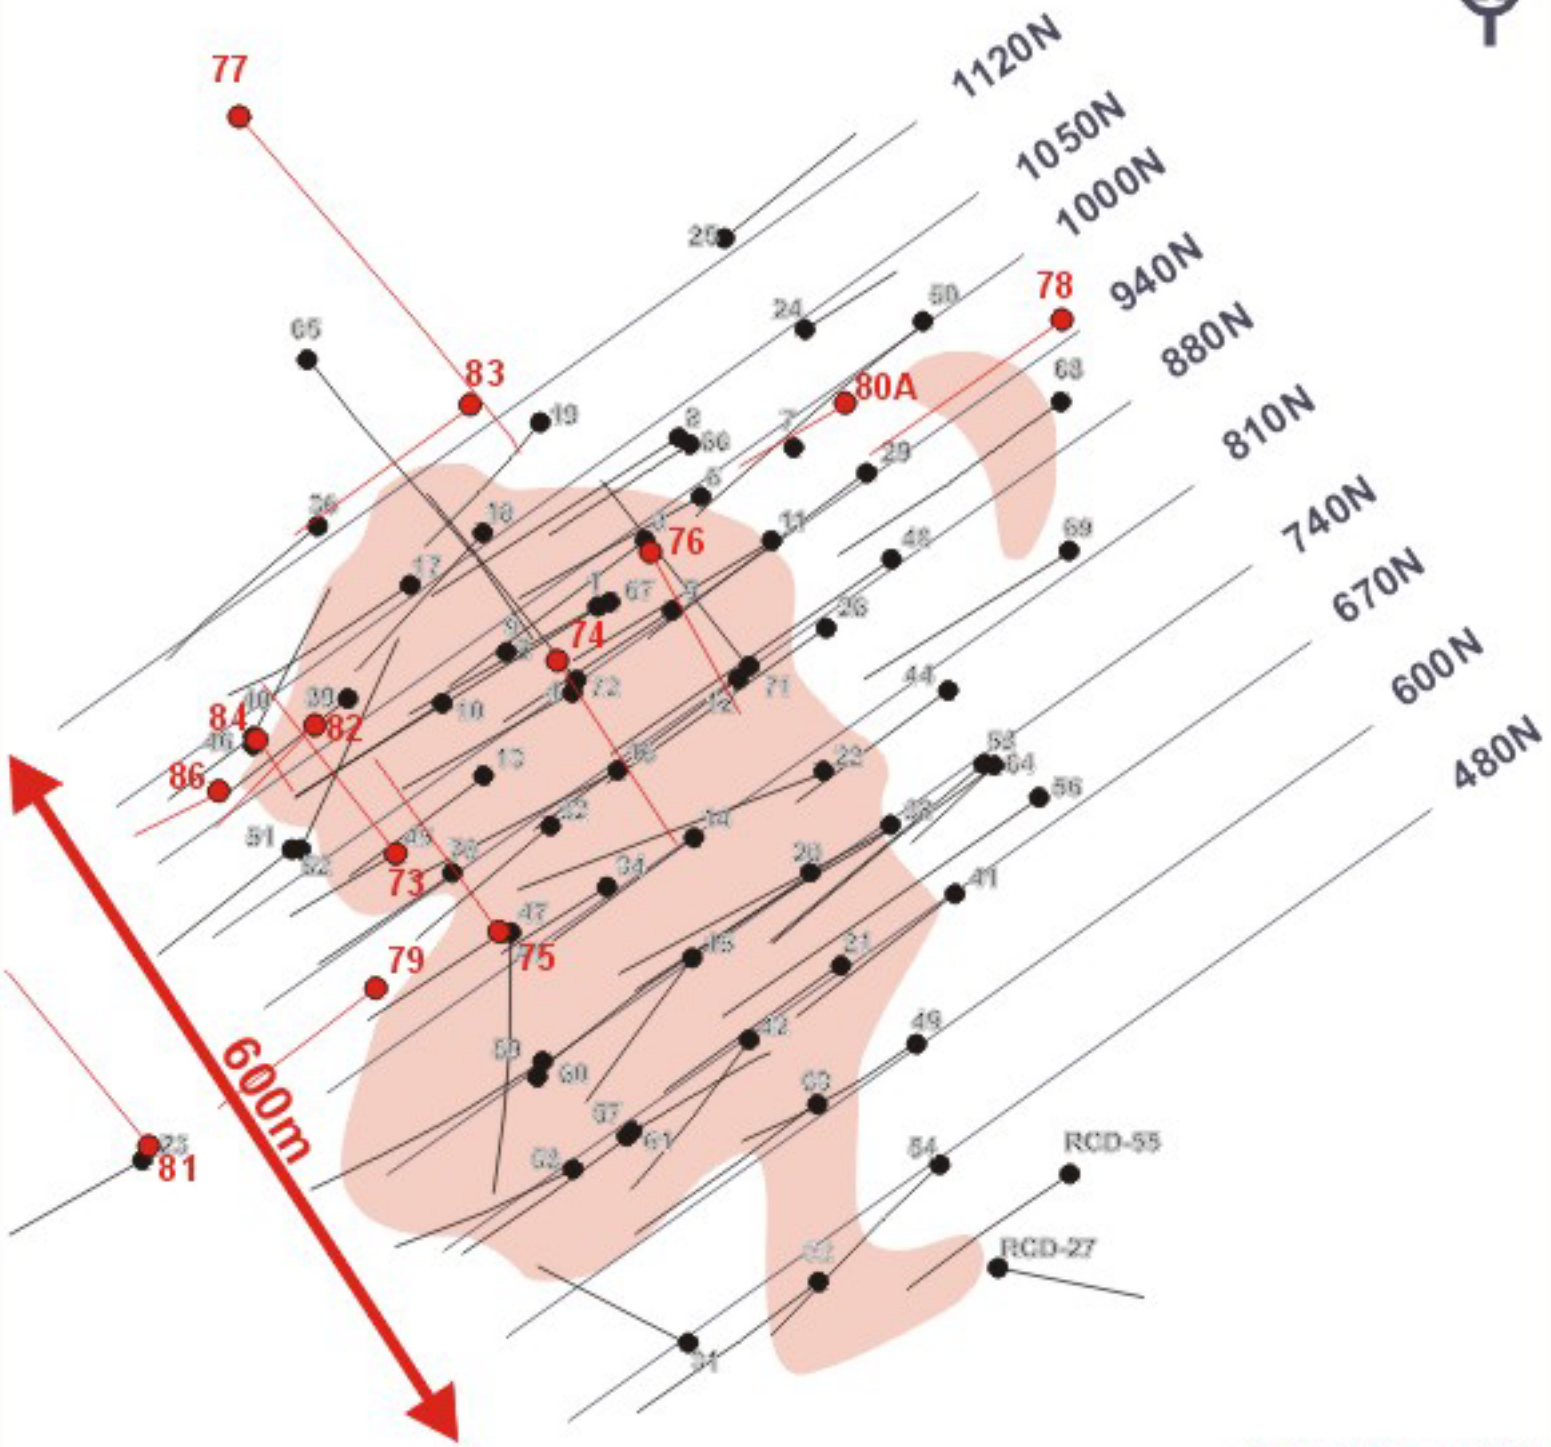

COLNIC PORPHYRY Au-Cu Drill Hole Plan and Outline of Mineralization

Drill Hole Prefix is RCD-