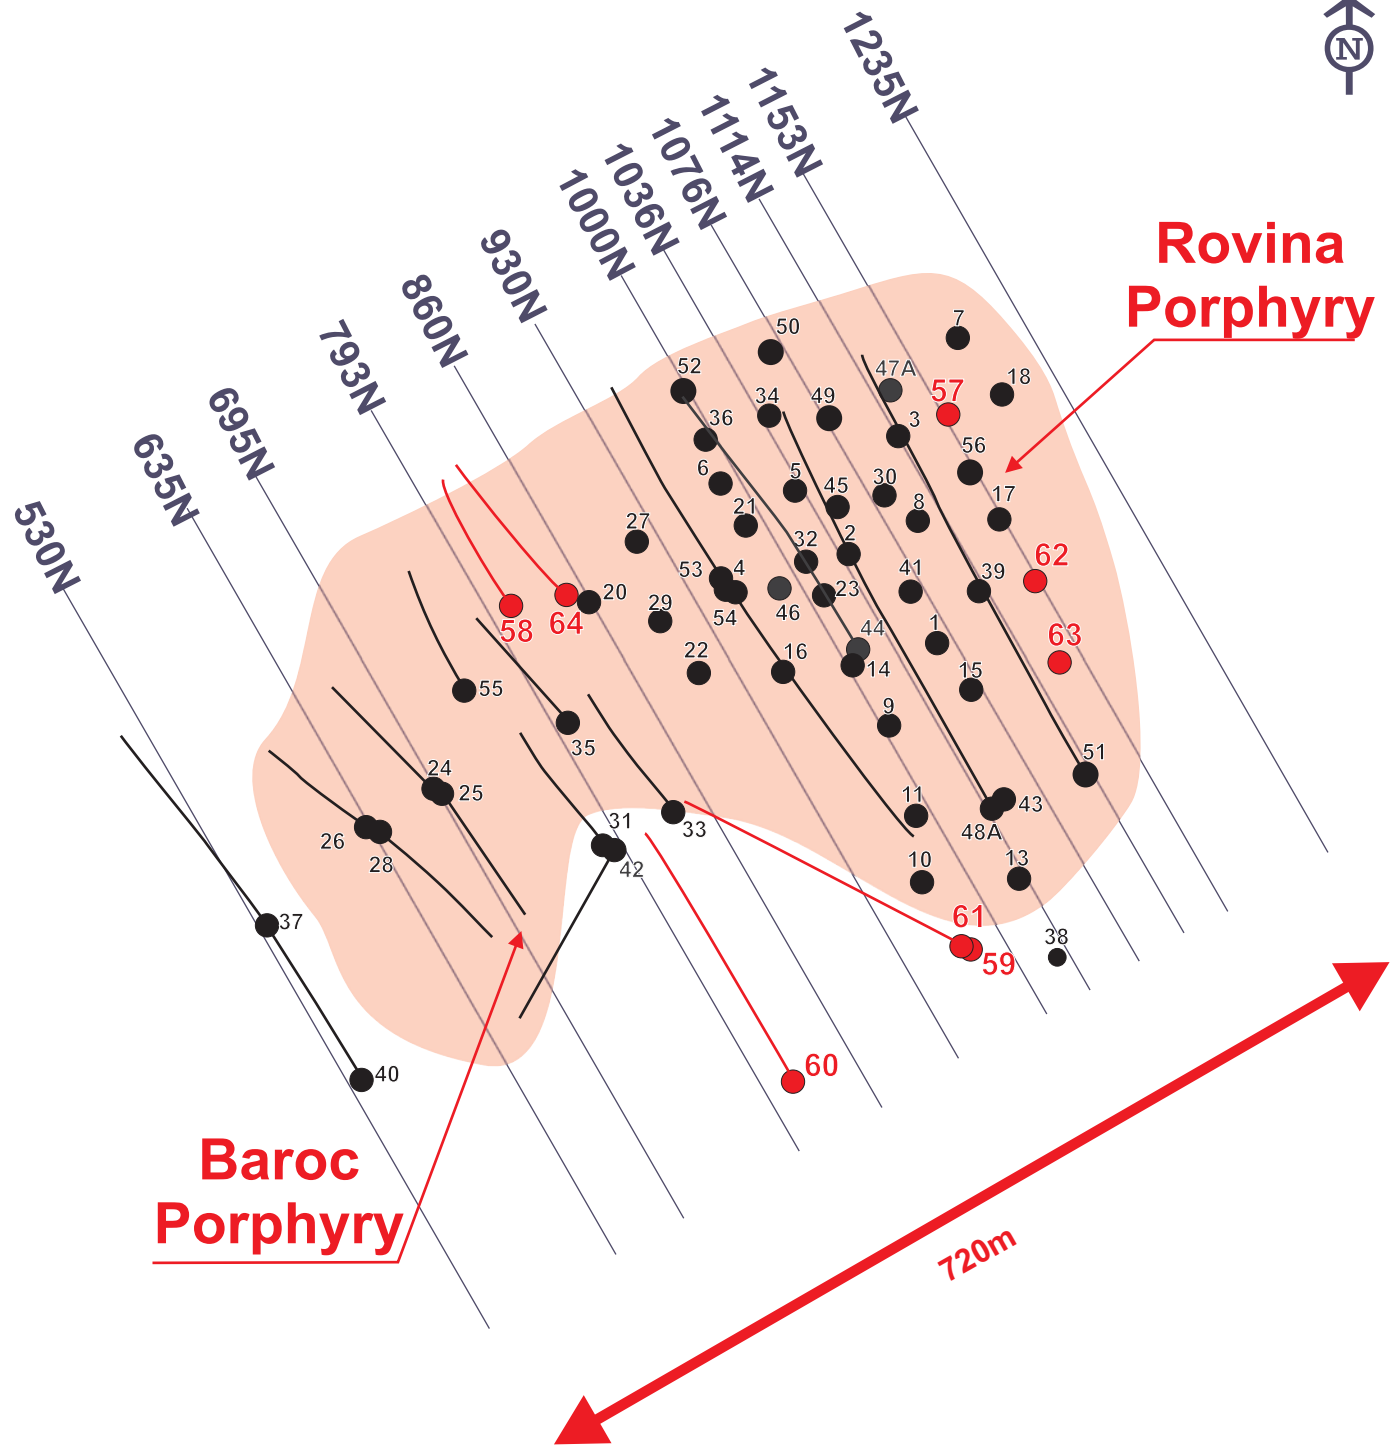

ROVINA PORPHYRY Cu-Au Drill Hole Plan and Outline of Mineralization July 2008

Red Dots are recently completed drill holes

Drill Hole Prefix is RRD-